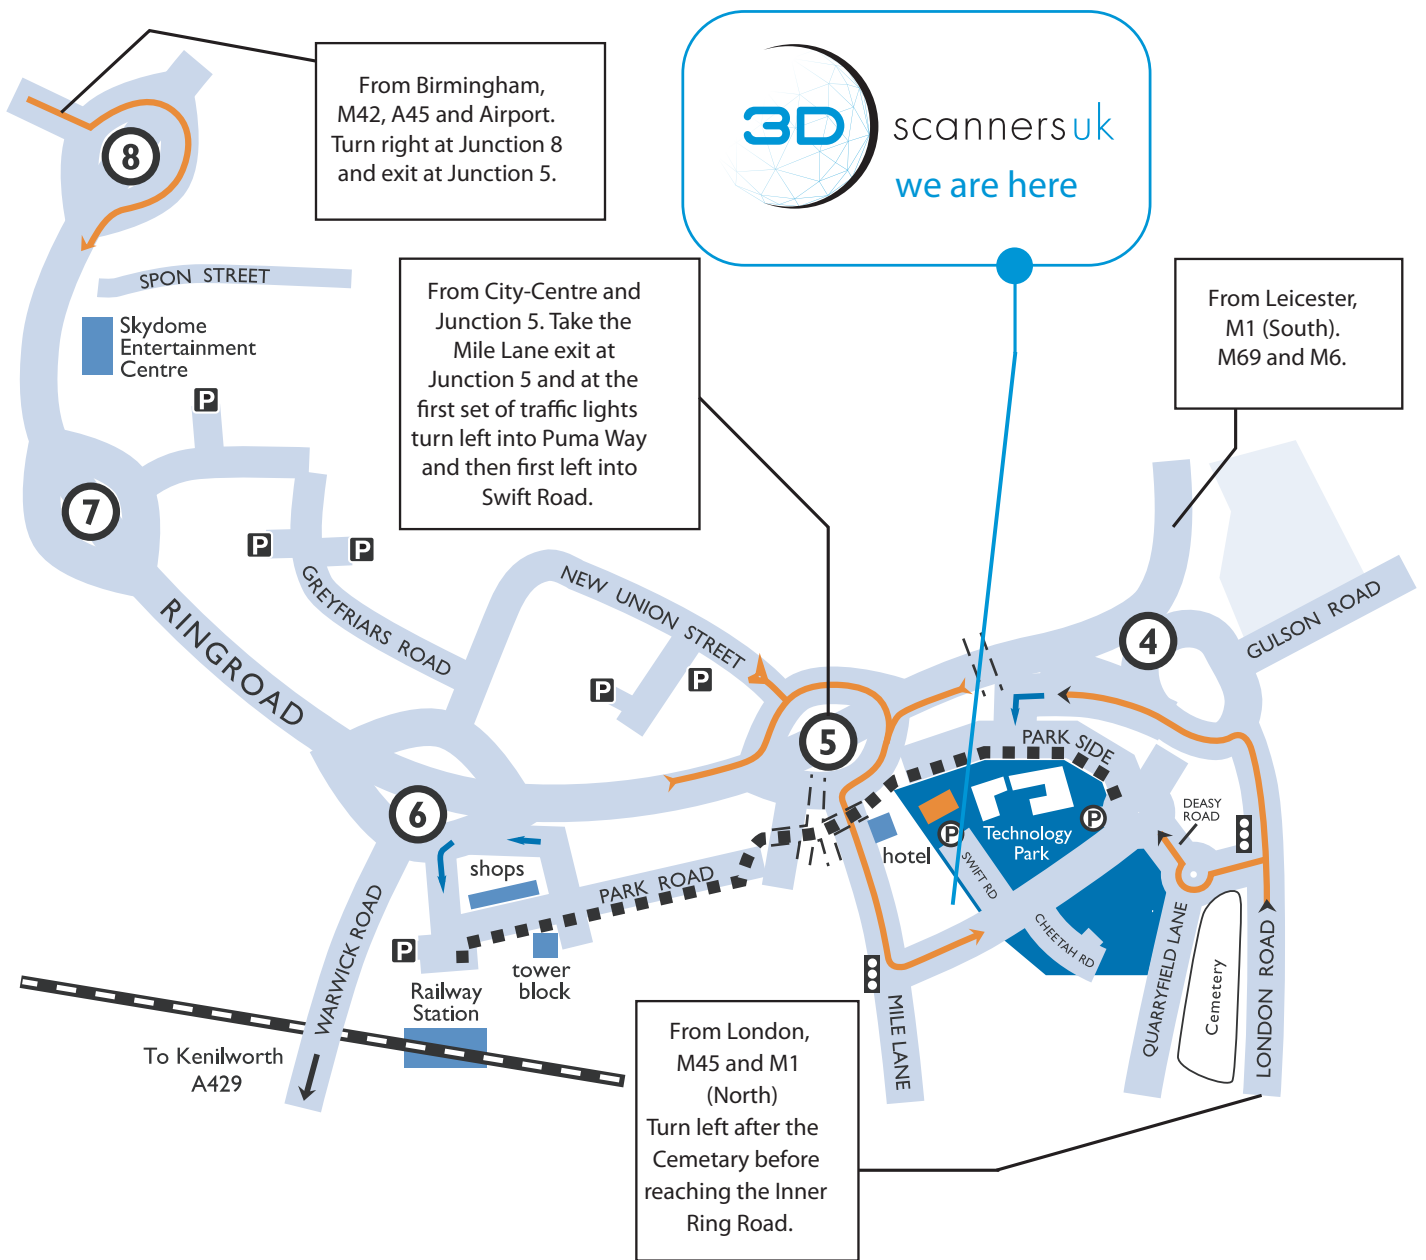

# How to find us **map & directions**

## By Road

Coventry is situated at the centre of the national motorway network and is only 20 minutes from the NEC. When you arrive in the City join the inner ring road system, exit at Junction 5 and proceed down Mile Lane taking the first turning on the left into Puma Way. Take the first left into Swift Road and proceed to the car park for the HDTI Building, which is where our offices are located.

## By Rail

Coventry is on the mainline intercity route from the Midlands to London. The railway station is located 5 minutes from our premises.