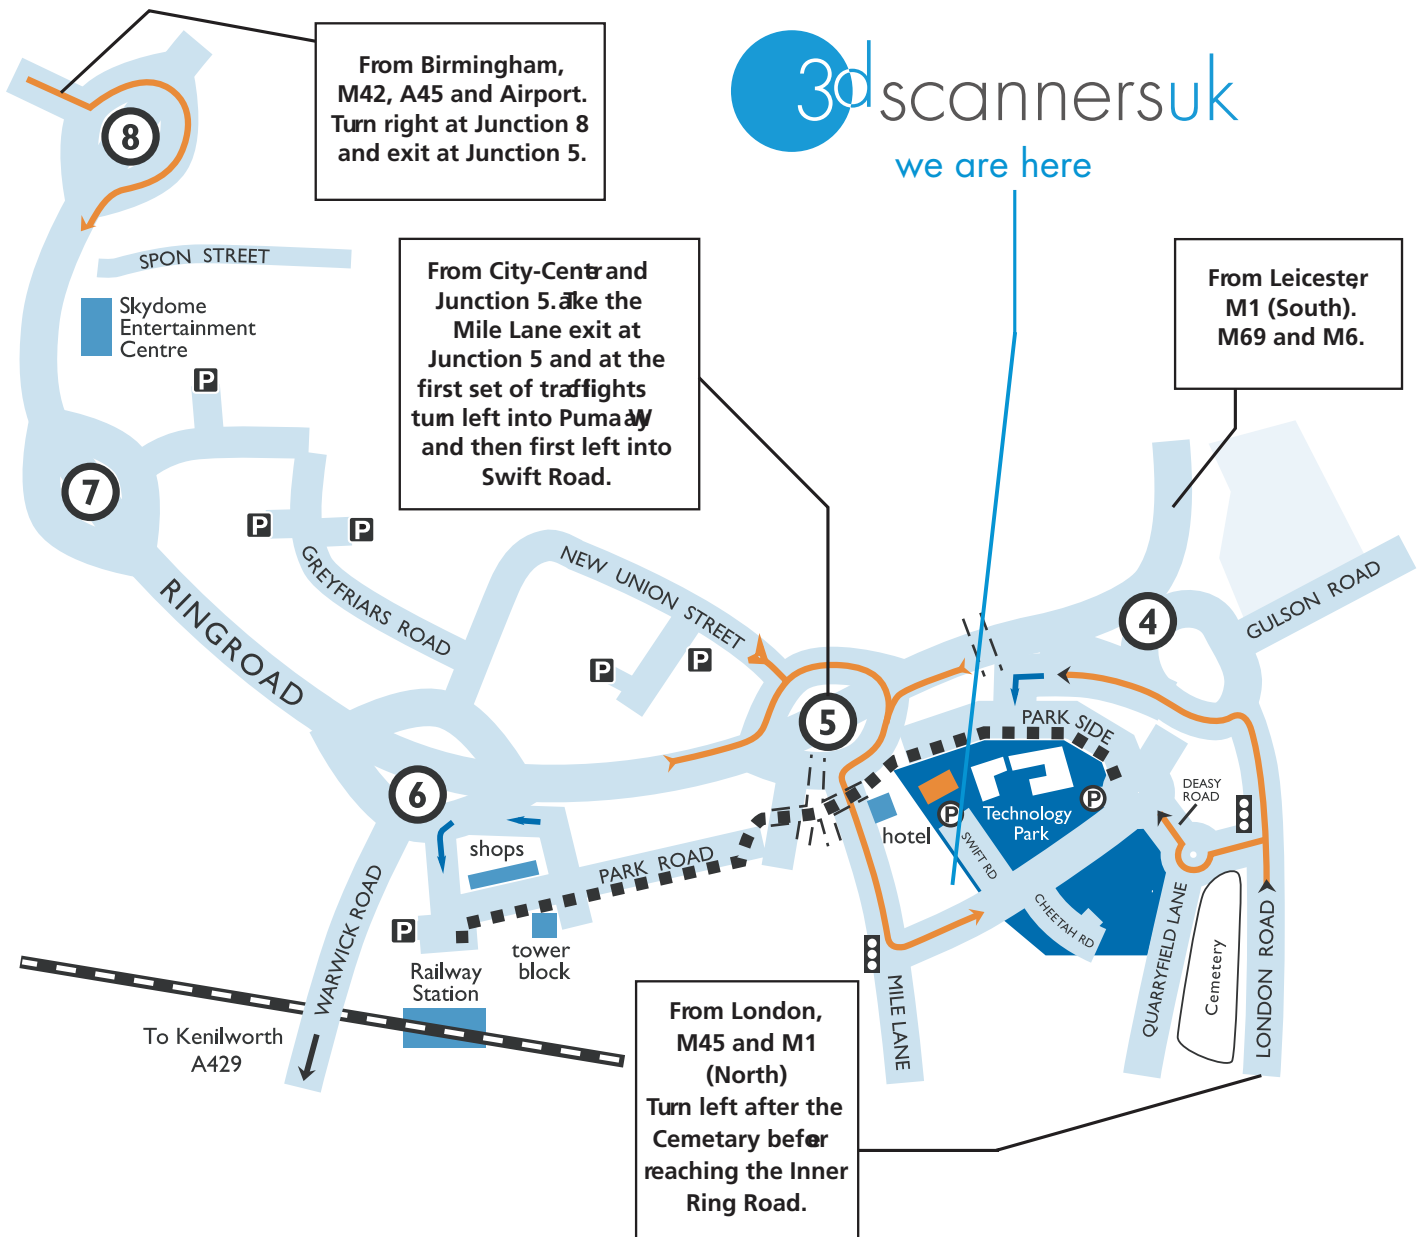

How to find us **map & directions**

By Road

Coventry is situated at the centre of the national motorway network and is only 20 minutes from the NEC. When you arrive in the City join the inner ring road system, exit at Junction 5 and proceed down Mile Lane taking the first turning on the left into Puma Way. Take the first left into Swift Road and proceed to the car park for the HDTI Building, which is where our offices are located.

By Rail

Coventry is on the mainline intercity route from the Midlands to London. The railway station is located 5 minutes from our premises.